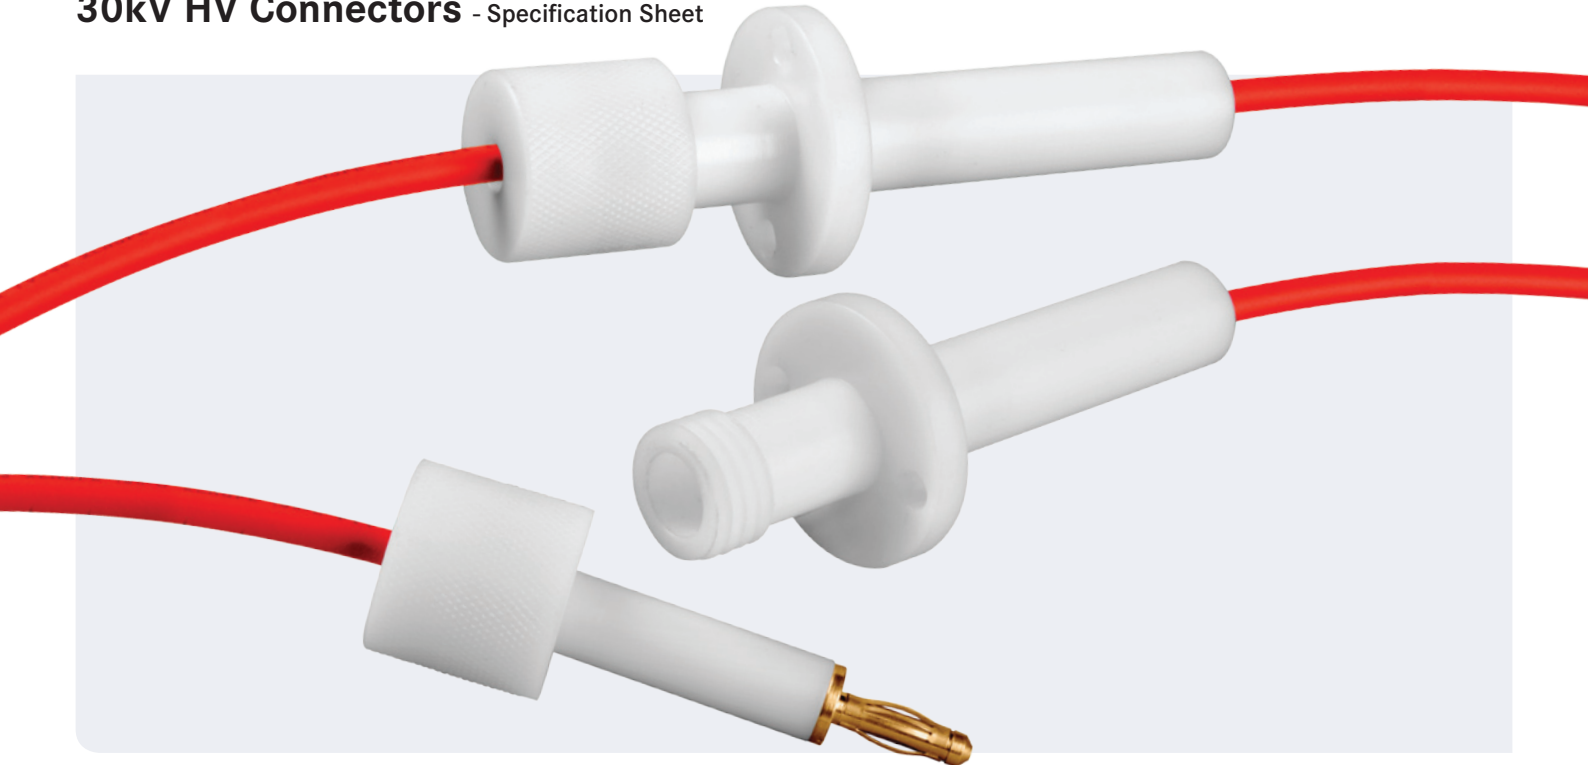

30kV HV Connectors - Specification Sheet

30kV High Voltage Connector

Housing material	PTFE
Contact terminal	4mm diameter gold plated spring contact
High voltage wire	TV-40 22AWG 40kV HV cable

30kV High Voltage Receptacle