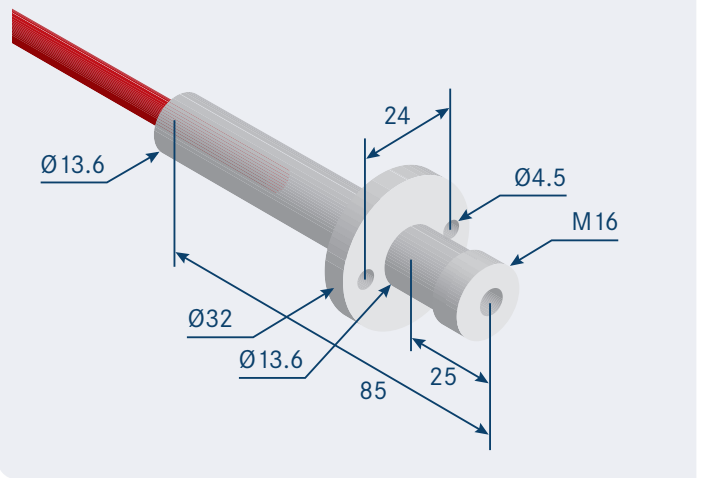

30kV HV Connectors - Specification Sheet

30kV High Voltage Connector

Housing material	PTFE
Contact terminal	4mm diameter gold plated spring contact
High voltage wire	TV-40 22AWG 40kV HV cable

30kV High Voltage Receptacle

30kV High Voltage Plug