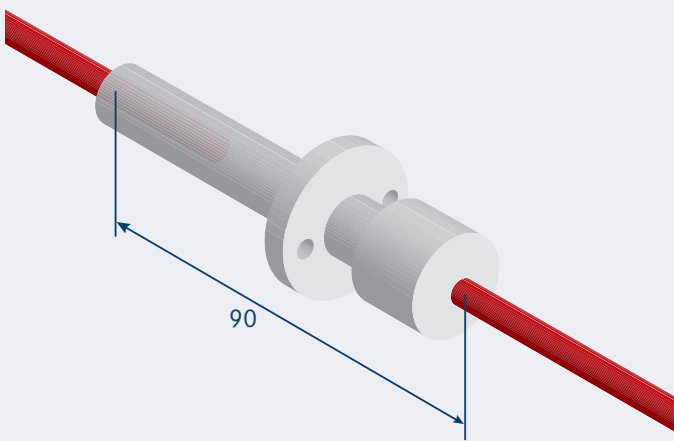

30kV HV Connectors - Specification Sheet

30kV High Voltage Connector

Housing material	PTFE
Contact terminal	4mm diameter gold plated spring contact
High voltage wire	TV-40 22AWG 40kV HV cable

30kV High Voltage Receptacle

30kV High Voltage Plug